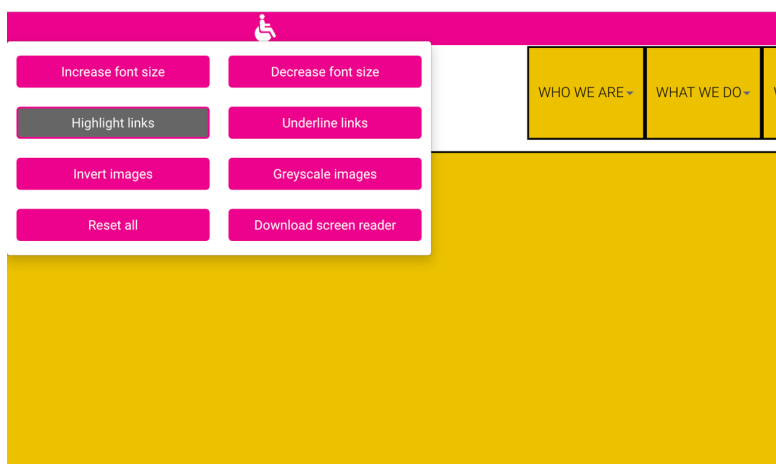

BRAC Website Accessibility Features

To get started on accessibility features, click on the accessibility icon

The drop-down list shows the features available for the user

“Increase font size” increases the font sizes by +1 and “Decrease font size” decreases by -1

“Highlight links” brings a yellow highlight behind all the hyperlinks

“Underline links” underlines all the links of the website with a yellow line

“Invert images” inverts the colour of all the images in the website, changing dark colours to bright and vice versa

“Greyscale images” turns the images of the website to black and white

“Download screen reader” downloads a screen reading software (PC version) to the user’s computer. The software reads out the details of the website, including links, buttons, images and text to the user at a pace defined by him/her.