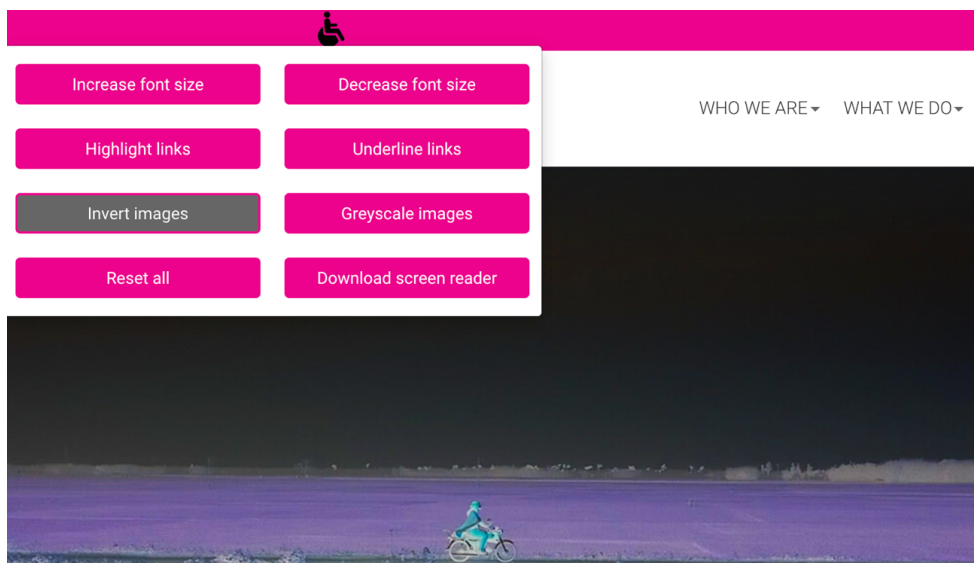

BRAC Website Accessibility Features

To get started on accessibility features, click on the accessibility icon

The drop-down list shows the features available for the user

“Increase font size” increases the font sizes by +1 and “Decrease font size” decreases by -1

“Highlight links” brings a yellow highlight behind all the hyperlinks

“Underline links” underlines all the links of the website with a yellow line

“Invert images” inverts the colour of all the images in the website, changing dark colours to bright and vice versa

“Greyscale images” turns the images of the website to black and white

“Download screen reader” downloads a screen reading software (PC version) to the user’s computer. The software reads out the details of the website, including links, buttons, images and text to the user at a pace defined by him/her.