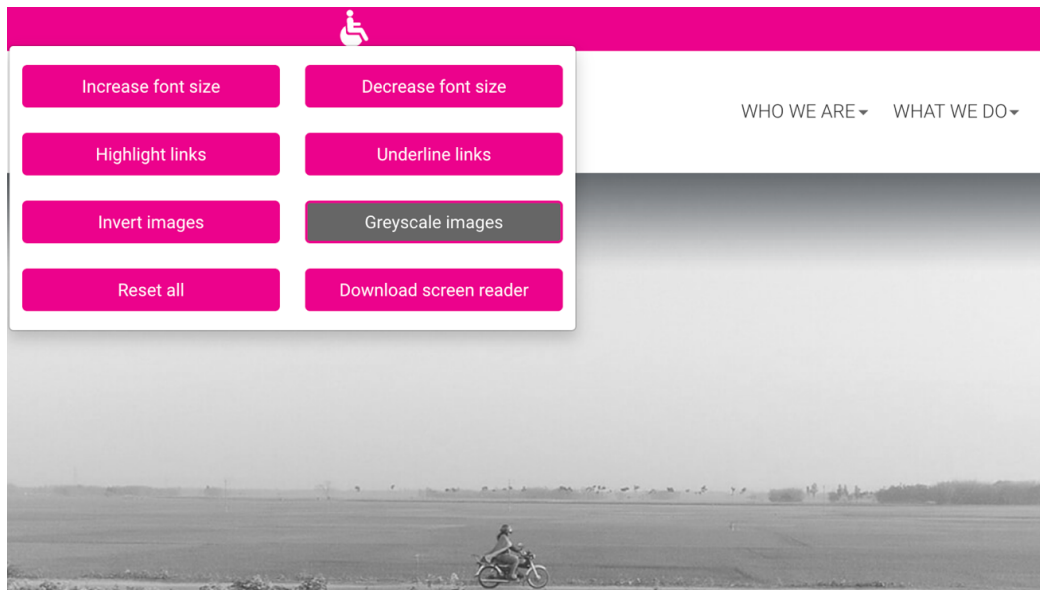

BRAC Website Accessibility Features

To get started on accessibility features, click on the accessibility icon

The drop-down list shows the features available for the user

“Increase font size” increases the font sizes by +1 and “Decrease font size” decreases by -1

“Highlight links” brings a yellow highlight behind all the hyperlinks

“Underline links” underlines all the links of the website with a yellow line

“Invert images” inverts the colour of all the images in the website, changing dark colours to bright and vice versa

“Greyscale images” turns the images of the website to black and white

“Download screen reader” downloads a screen reading software (PC version) to the user’s computer. The software reads out the details of the website, including links, buttons, images and text to the user at a pace defined by him/her.