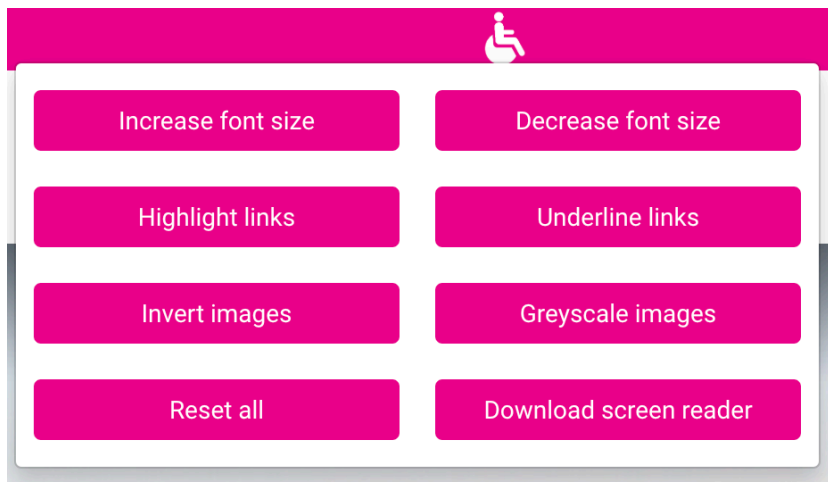

BRAC Website Accessibility Features

To get started on accessibility features, click on the accessibility icon

The drop-down list shows the features available for the user

“Increase font size” increases the font sizes by +1 and “Decrease font size” decreases by -1

“Highlight links” brings a yellow highlight behind all the hyperlinks

“Underline links” underlines all the links of the website with a yellow line

“Invert images” inverts the colour of all the images in the website, changing dark colours to bright and vice versa

“Greyscale images” turns the images of the website to black and white

“Download screen reader” downloads a screen reading software (PC version) to the user’s computer. The software reads out the details of the website, including links, buttons, images and text to the user at a pace defined by him/her.