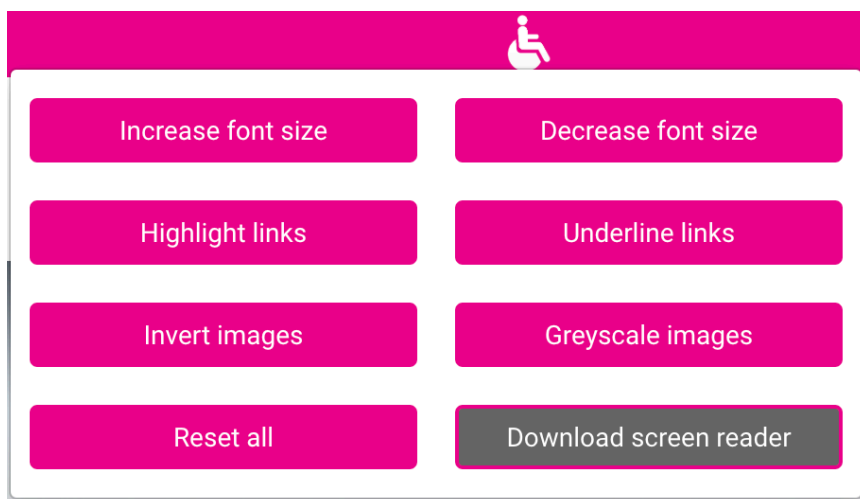

BRAC Website Accessibility Features

To get started on accessibility features, click on the accessibility icon

The drop-down list shows the features available for the user

“Increase font size” increases the font sizes by +1 and “Decrease font size” decreases by -1

“Highlight links” brings a yellow highlight behind all the hyperlinks

“Underline links” underlines all the links of the website with a yellow line

“Invert images” inverts the colour of all the images in the website, changing dark colours to bright and vice versa

“Greyscale images” turns the images of the website to black and white

“Download screen reader” downloads a screen reading software (PC version) to the user’s computer. The software reads out the details of the website, including links, buttons, images and text to the user at a pace defined by him/her.