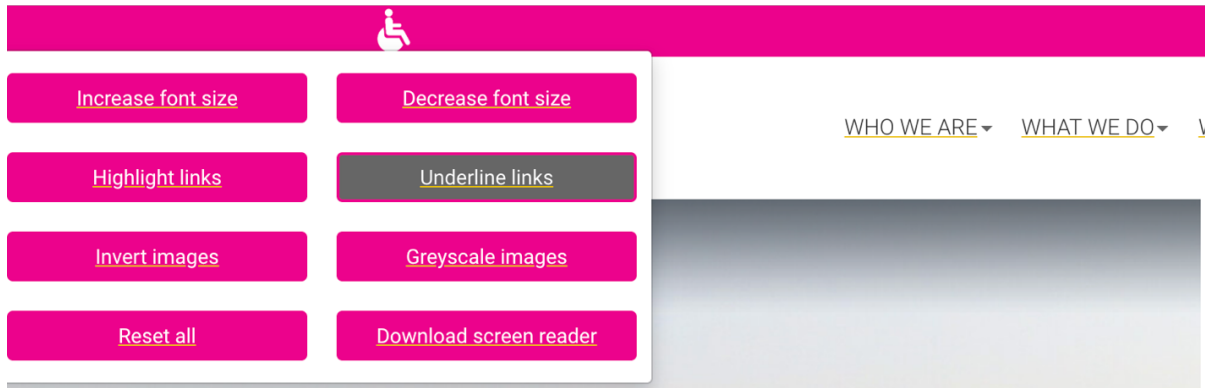

“Underline links” underlines all the links of the website with a yellow line